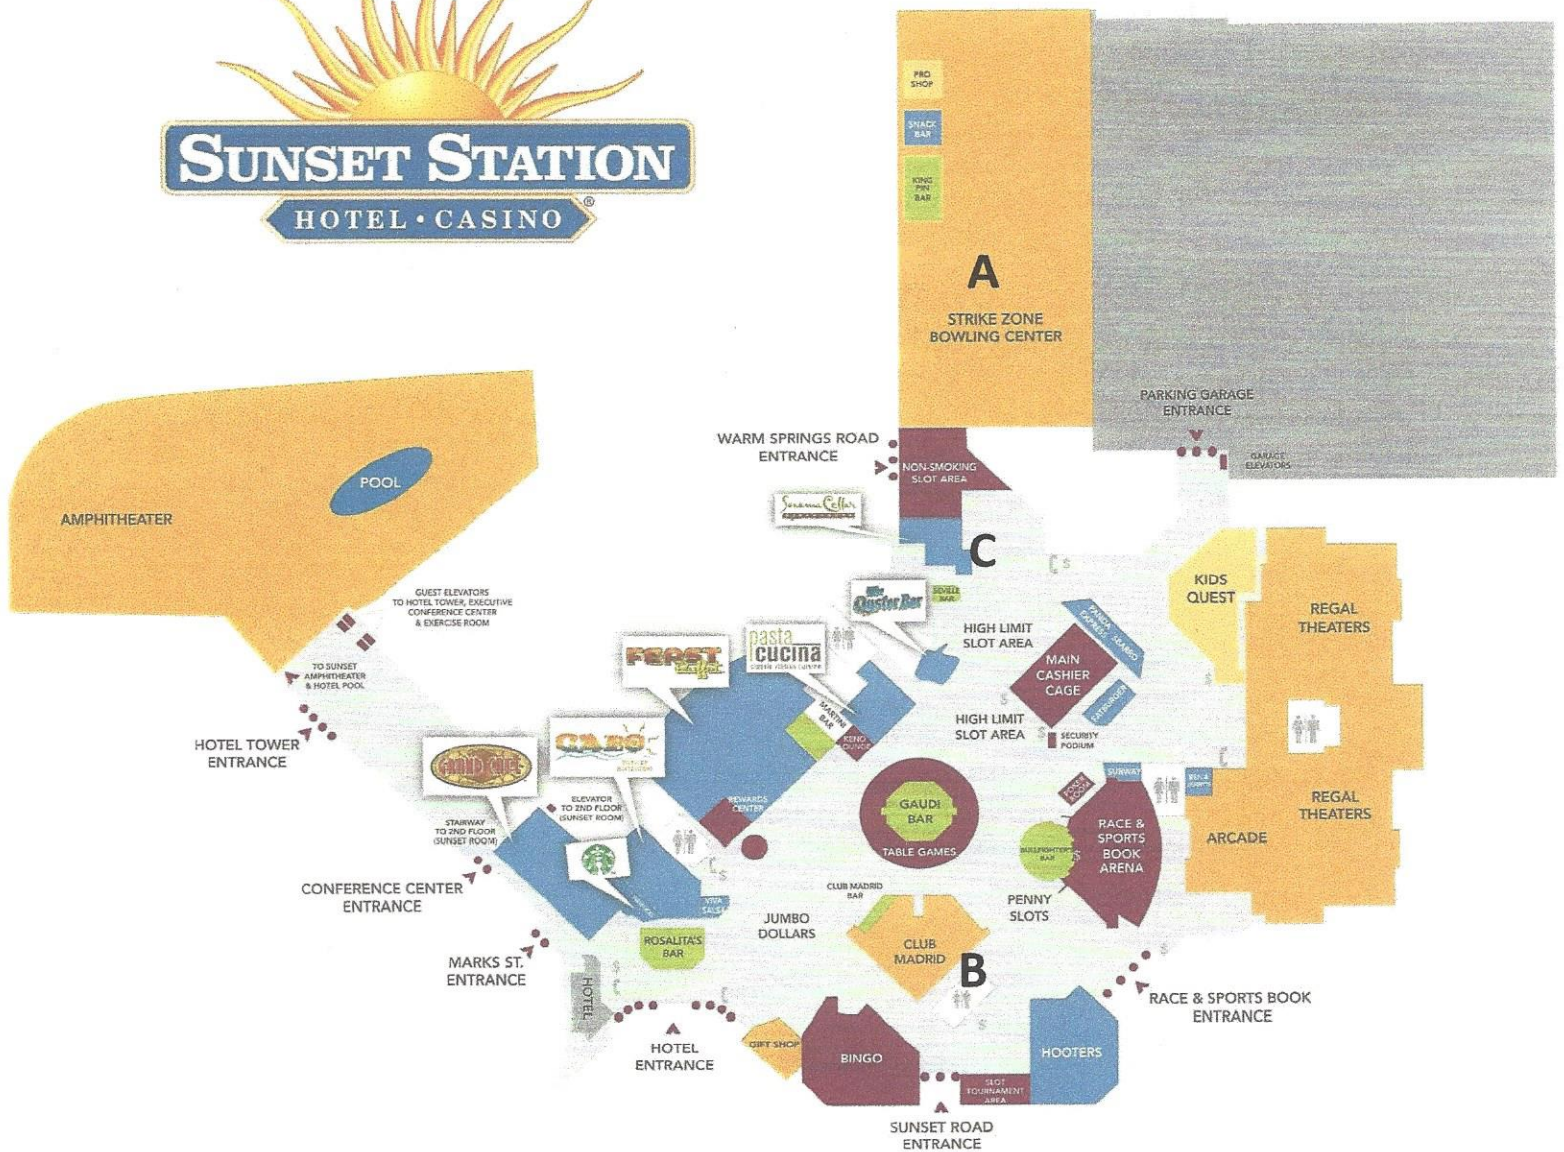

# SUNSET STATION

HOTEL • CASINO

- RESTAURANTS**
- Ben & Jerry's Scoop Shop
  - Fatburger
  - Feast Buffet
  - Grand Cafe
  - Cabo Mexican Restaurant
  - Hooters
  - The Oyster Bar
  - Panda Express
  - Pasta Cucina
  - Sbarro
  - Strike Zone Snack Bar
  - Sonoma Cellar Steak House
  - Starbucks
  - Subway
  - Viva Salsa

- BARS & LOUNGES**
- Bullfighter's Bar
  - Club Madrid Bar
  - Gaudi Bar
  - Kingpin Bar
  - Martini Bar
  - Rosalita's Bar
  - Seville Bar

- ENTERTAINMENT**
- Amphitheater
  - Arcade
  - Club Madrid
  - Gift Shop
  - Kids Quest
  - Regal Theaters
  - Pool & Cabanas
  - Pro Shop
  - Strike Zone Bowling Center

- GAMING**
- Bingo
  - Cashier
  - Keno Lounge
  - Non-Smoking Slot Area
  - Poker Room
  - Race & Sports Book Arena
  - Rewards Center
  - Slot Tournament Area
  - Table Games

**RESTROOMS**

- IBEW Tournament Legend**
- A.** Tournament Welcome Center  
Check-In , Captain Meeting
  - B.** Saturday Night Dinner
  - C.** Bowling Ball Storage