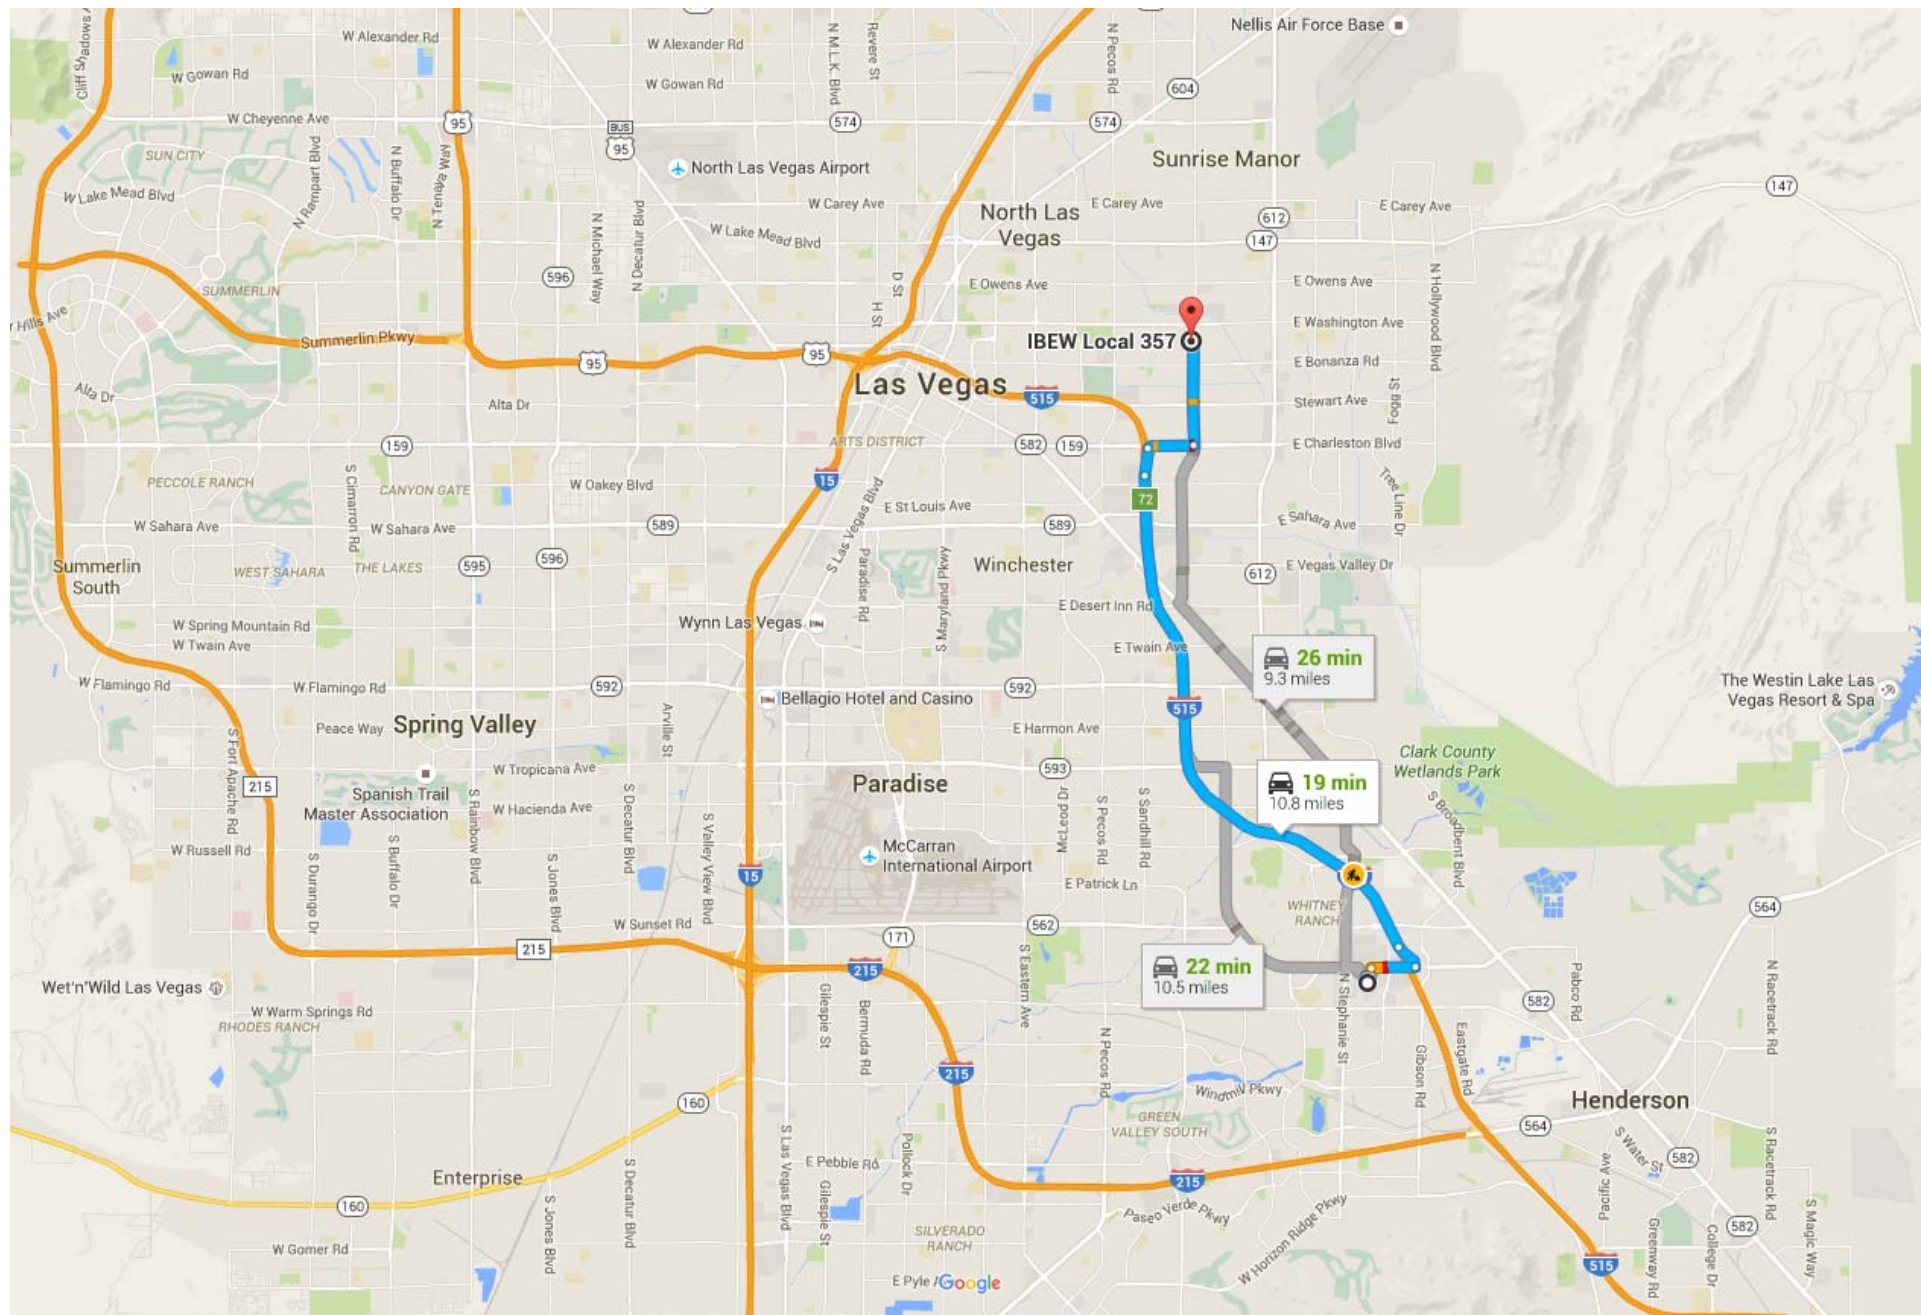

Google Maps Sunset Station Hotel & Casino to ibew 357

Drive 10.8 miles, 19 min

Map data ©2016 Google 2 mi

Sunset Station Hotel & Casino